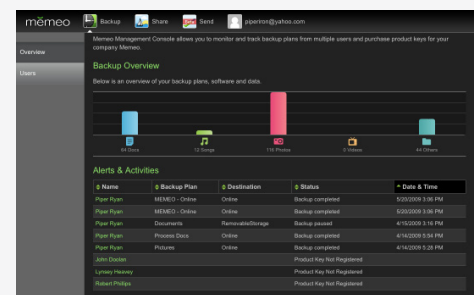

Management Console

- Web-based console for administrators
- Easily distribute software and product keys
- Monitor the status of backups
- View backup alerts