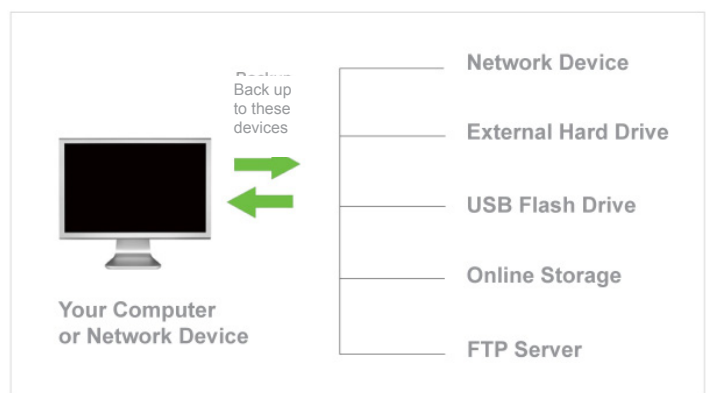

Network File Protection: With Memeo Backup Professional, you can back up folders from other devices located on your network, in addition to those files on your local computer.

Encryption: Integrated online and local backup options are all protected with business class encryption that guarantees your important data stays safe. Memeo protects your files using secure 3 DES 128-bit encryption. With encryption, files are password protected and can only be accessed or restored by you.

Scheduled Backups: Select a specific time each day for your backup to occur if desired. Memeo will track the changes made to the data and perform a backup at the designated time.

Windows Explorer Integration: Simply right-click on any folder to add it to a backup plan or quickly restore files accidentally deleted from the folder. You can also easily revert to a previous version of a file by right-clicking on it since Memeo stores multiple versions of files.

Statistics

It is estimated that annual data losses to PCs cost US businesses $18.2 billion.

The Cost of Lost Data, David M. Smith

Companies that aren't able to resume operations within ten days (of a disaster) are not likely to survive.

Strategic Research Institute

Around 9% of hard drives fail after two years of usage, not including data loss from viruses or human error.

Failure Trends in Large Hard Drive Populations

Google Inc.

In the case of a hard drive failure, Memeo Backup Professional will restore your files, minimizing downtime and letting you focus on what is important.

Requirements / Support

Windows Vista / XP Pro / XP Home Edition / Windows Server 2003* (Both 32-bit and 64-bit are supported.)

Microsoft .NET Framework 2.0 (If you don't have it on your system, Memeo Backup will install it for you.)

512MB RAM

800MHz or faster processor

25MB free disk space

* Runs as an application, not a service. Must be logged in for backup to run.

Contact Memeo Sales

sales@memeo.com

phone: 408.217.2230

www.memeo.com/business/